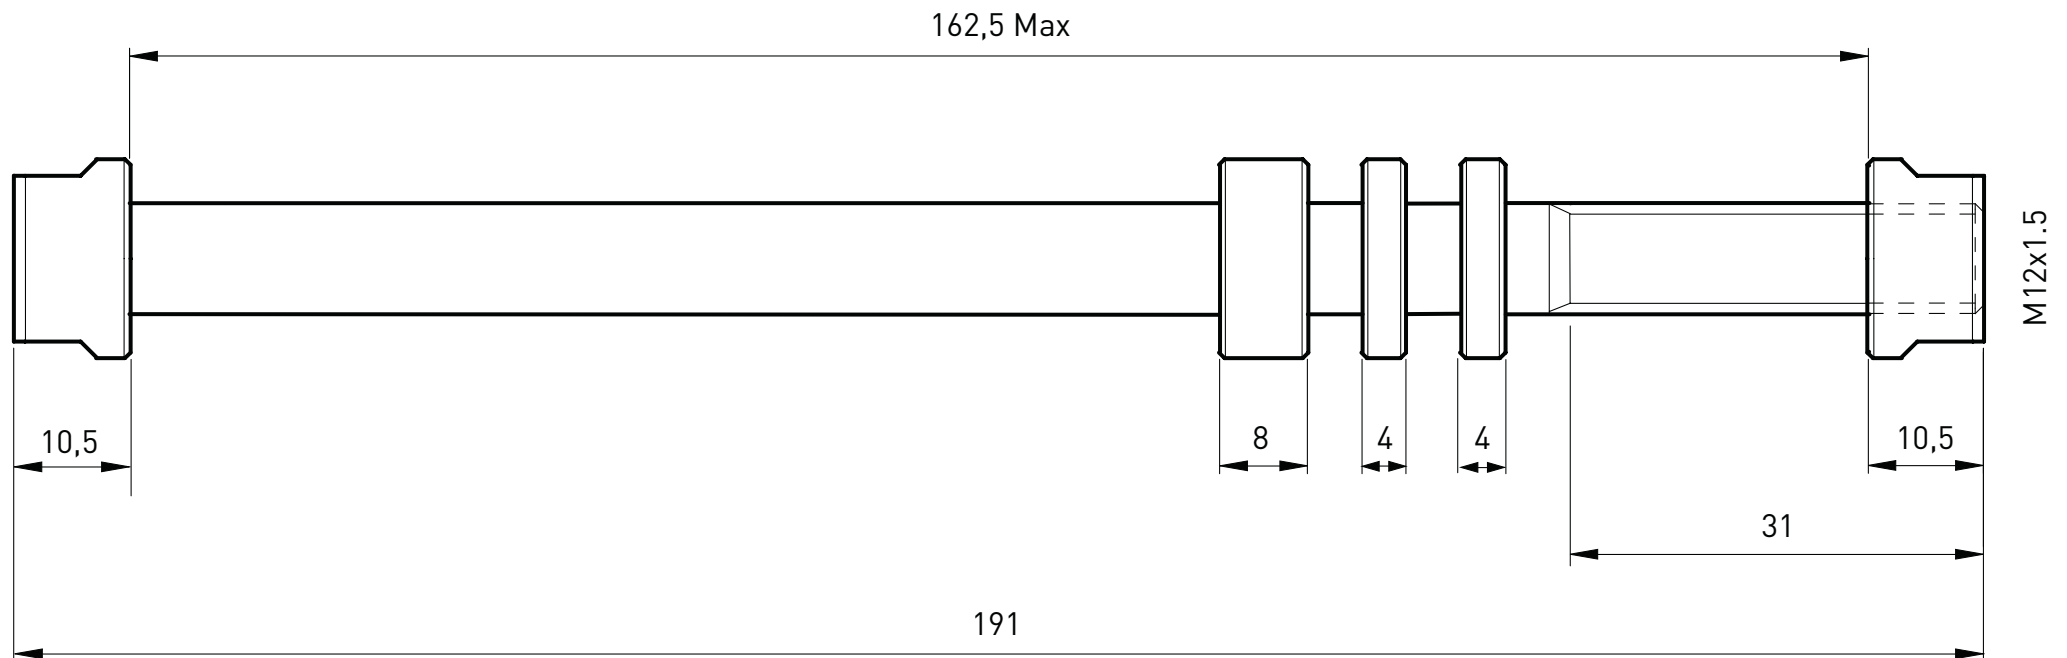

Trainer axle M12x1.5 for E-Thru T1710

Suitable for Tacx trainers with rear wheel drive: Genius, IRONMAN, Bushido, Vortex, Flow, Satori, Booster, Blue Motion, Blue Matic and Blue Twist

All sizes are shown in millimeters (mm)