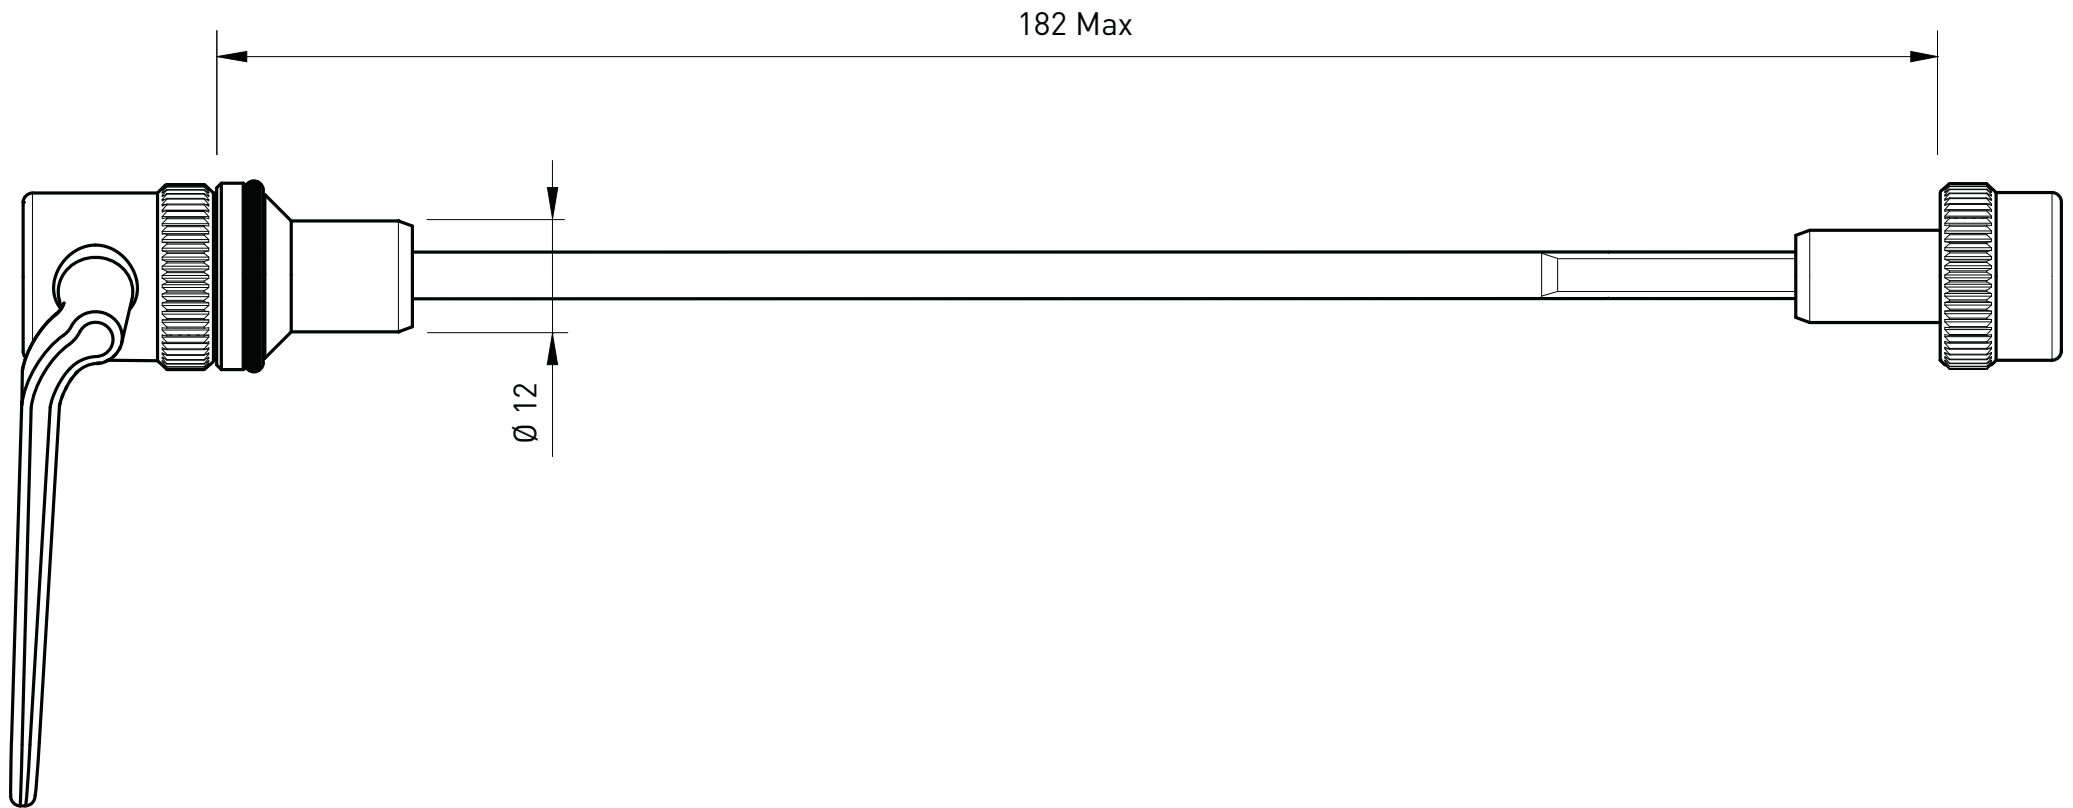

All sizes are shown in millimeters (mm)

Trainer axle M12x1 for E-Thru T1711

Suitable for Tacx trainers with rear wheel drive: Genius, IRONMAN, Bushido, Vortex, Flow, Satori, Booster, Blue Motion, Blue Matic and Blue Twist

All sizes are shown in millimeters (mm)

Direct drive quick release with adapter set 142x12mm T2835

Suitable for Tacx trainers with direct drive: NEO

All sizes are shown in millimeters (mm)

Trainer axle M12x1 for E-Thru T1711