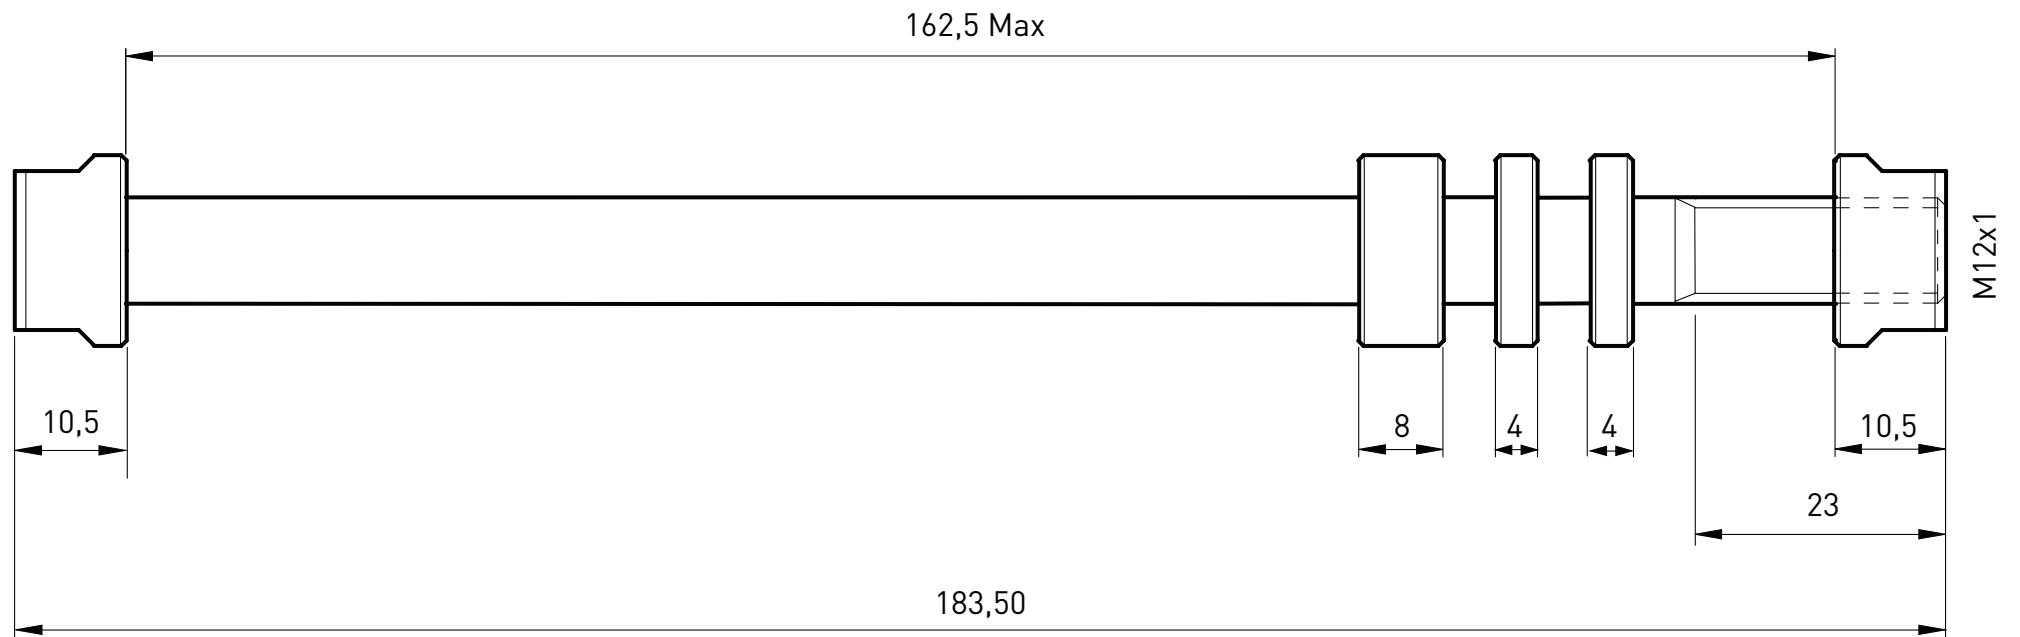

Tacx

Dimensions of Tacx trainer axles

T1707, T1708, T1709, T1710, T1711, T2835 & T2840

Last updated February 2016

Trainer axle for E-Thru 10 mm T1706

Suitable for Tacx trainers with rear wheel drive: Genius, IRONMAN, Bushido, Vortex, Flow, Satori, Booster, Blue Motion, Blue Matic and Blue Twist

All sizes are shown in millimeters (mm)

Trainer axle for E-Thru 12 mm T1707

Suitable for Tacx trainers with rear wheel drive: Genius, IRONMAN, Bushido, Vortex, Flow, Satori, Booster, Blue Motion, Blue Matic and Blue Twist

All sizes are shown in millimeters (mm)

Trainer axle M12x1.75 for E-Thru T1708

Suitable for Tacx trainers with rear wheel drive: Genius, IRONMAN, Bushido, Vortex, Flow, Satori, Booster, Blue Motion, Blue Matic and Blue Twist

All sizes are shown in millimeters (mm)

Direct drive quick release with adapter set 142x12mm T2835

Suitable for Tacx trainers with direct drive: NEO

All sizes are shown in millimeters (mm)

Trainer axle M12x1 for E-Thru T1711