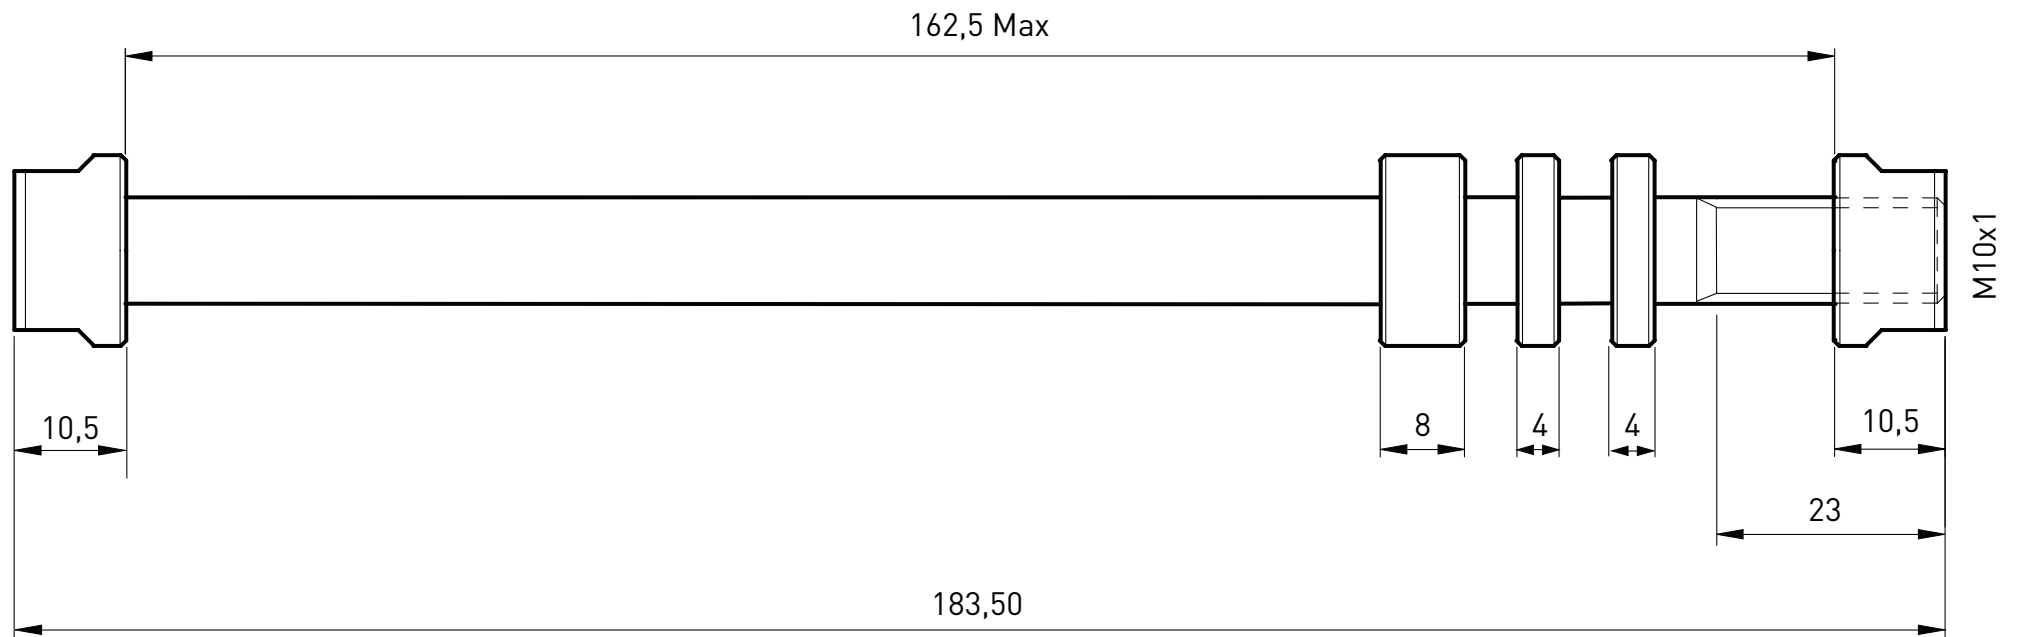

Tacx

Dimensions of Tacx trainer axles

T1707, T1708, T1709, T1710, T1711, T2835 & T2840

Last updated February 2016

Trainer axle for E-Thru 10 mm T1706

Suitable for Tacx trainers with rear wheel drive: Genius, IRONMAN, Bushido, Vortex, Flow, Satori, Booster, Blue Motion, Blue Matic and Blue Twist

All sizes are shown in millimeters (mm)

Trainer axle for E-Thru 12 mm T1707

Suitable for Tacx trainers with rear wheel drive: Genius, IRONMAN, Bushido, Vortex, Flow, Satori, Booster, Blue Motion, Blue Matic and Blue Twist

All sizes are shown in millimeters (mm)

Trainer axle M12x1.75 for E-Thru T1708

Suitable for Tacx trainers with rear wheel drive: Genius, IRONMAN, Bushido, Vortex, Flow, Satori, Booster, Blue Motion, Blue Matic and Blue Twist

All sizes are shown in millimeters (mm)

Direct drive quick release with adapter set 142x12mm T2835

Suitable for Tacx trainers with direct drive: NEO

All sizes are shown in millimeters (mm)

Trainer axle M12x1 for E-Thru T1711