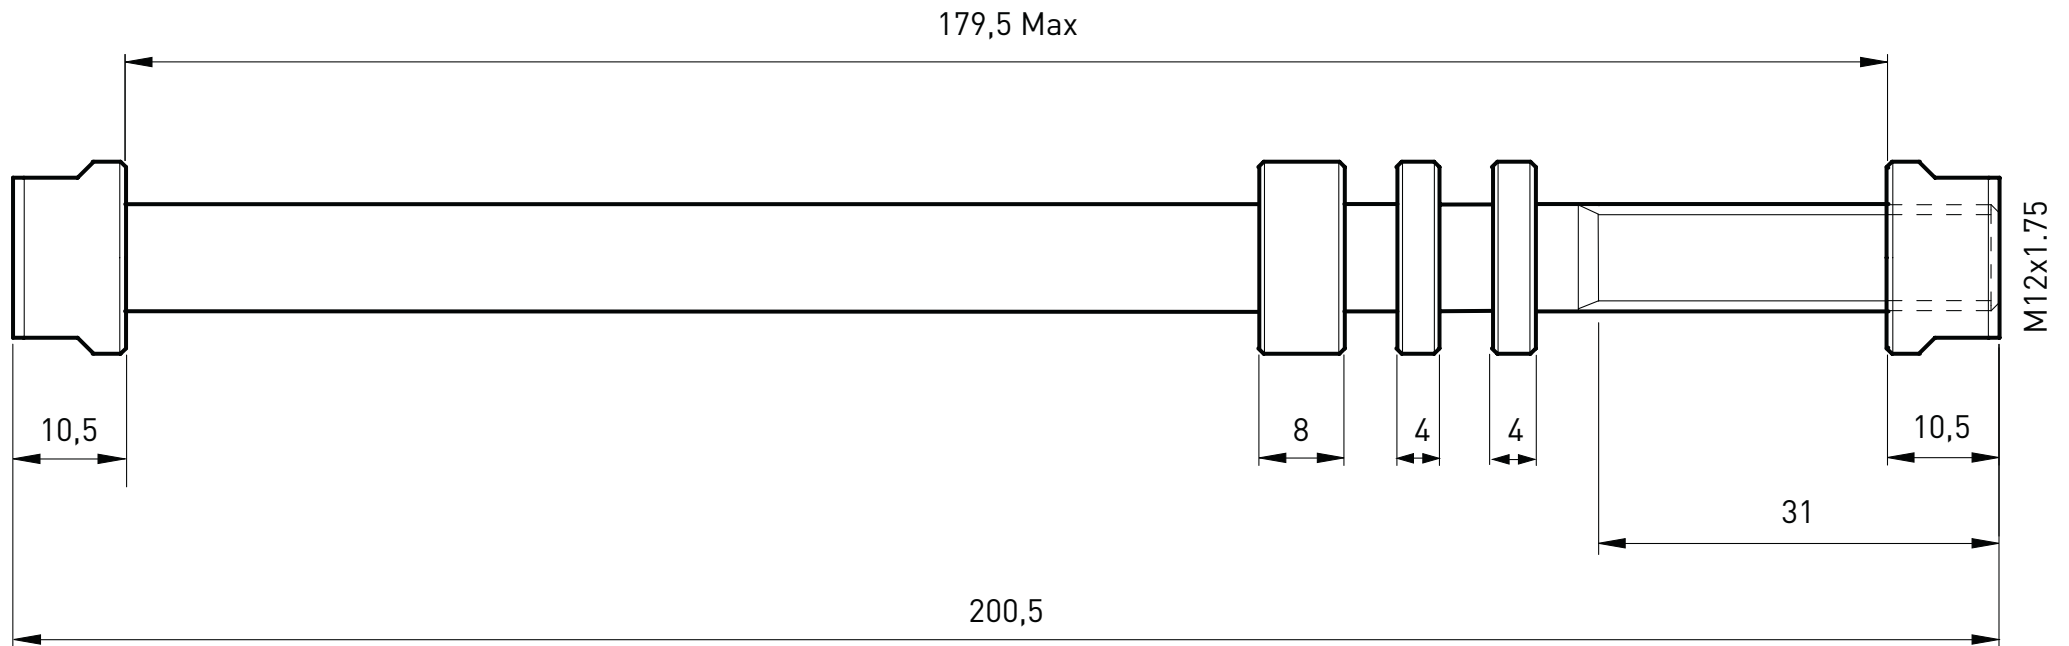

Tacx

Dimensions of Tacx trainer axles

T1707, T1708, T1709, T1710, T1711, T2835 & T2840

Last updated February 2016

Trainer axle for E-Thru 10 mm T1706

Suitable for Tacx trainers with rear wheel drive: Genius, IRONMAN, Bushido, Vortex, Flow, Satori, Booster, Blue Motion, Blue Matic and Blue Twist

All sizes are shown in millimeters (mm)

Trainer axle for E-Thru 12 mm T1707

Suitable for Tacx trainers with rear wheel drive: Genius, IRONMAN, Bushido, Vortex, Flow, Satori, Booster, Blue Motion, Blue Matic and Blue Twist

All sizes are shown in millimeters (mm)

Trainer axle M12x1.75 for E-Thru T1708

Suitable for Tacx trainers with rear wheel drive: Genius, IRONMAN, Bushido, Vortex, Flow, Satori, Booster, Blue Motion, Blue Matic and Blue Twist

All sizes are shown in millimeters (mm)

Direct drive quick release with adapter set 142x12mm T2835

Suitable for Tacx trainers with direct drive: NEO

All sizes are shown in millimeters (mm)

Trainer axle M12x1 for E-Thru T1711