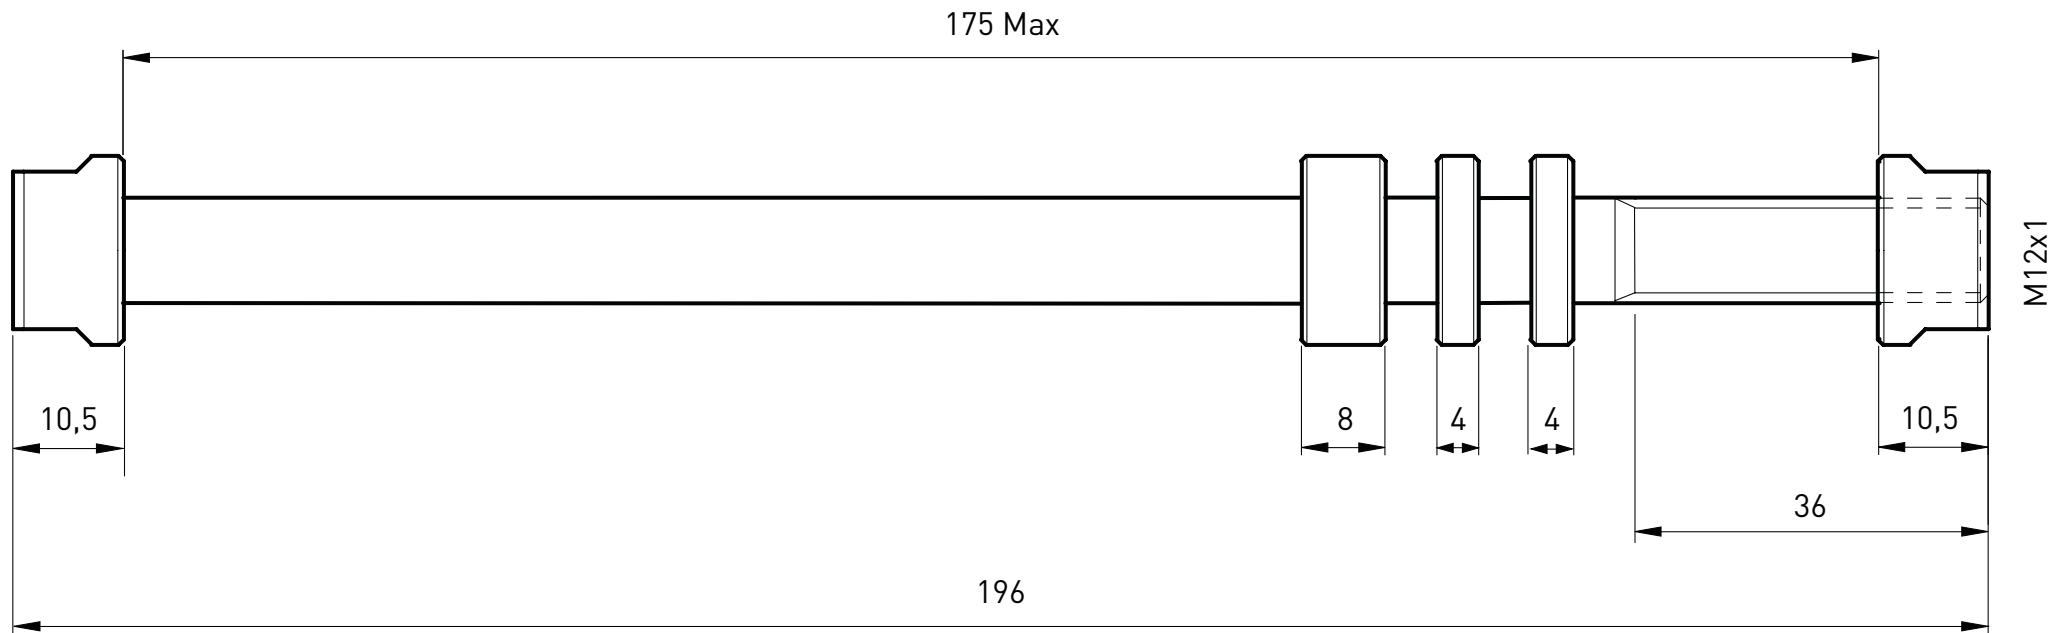

All sizes are shown in millimeters (mm)

Trainer axle M12x1.5 for E-Thru T1710

Suitable for Tacx trainers with rear wheel drive: Genius, IRONMAN, Bushido, Vortex, Flow, Satori, Booster, Blue Motion, Blue Matic and Blue Twist

All sizes are shown in millimeters (mm)

Direct drive quick release with adapter set 142x12mm T2835

Suitable for Tacx trainers with direct drive: NEO

All sizes are shown in millimeters (mm)

Trainer axle M12x1 for E-Thru T1711