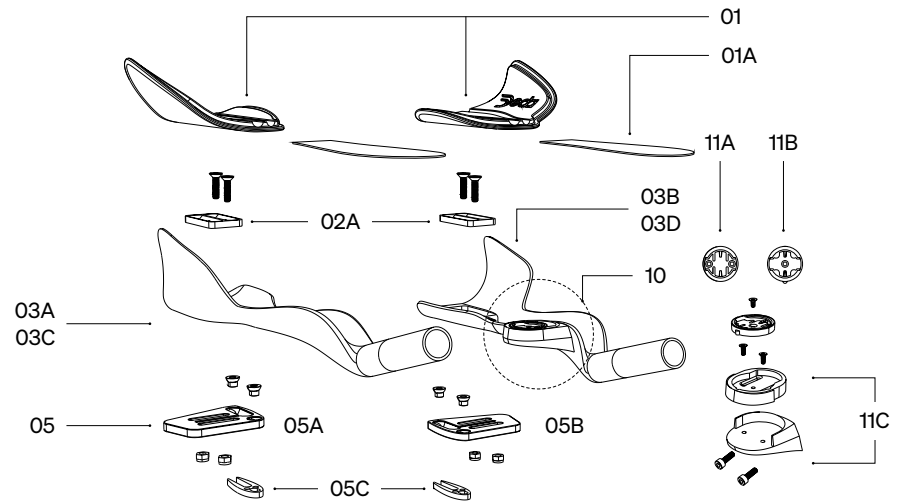

Jet One/Jet Two

Ricambi/Spare Parts

JET One

↓ Bolt Type	↓ Spacers
15x25 mm	A + D
15x40 mm	A + D + C
15x55 mm	A + D + B
15x70 mm	A + D + B + C

JET Two

↓ Art	↓ Deda Part Code	↓ Description	↓ Material	↓ Finish	↓ EAN13 Code
01	JETPADKIT	JET Armrest Pad Kit (1 set, pads + 3K carbon sticker), Black, Lycra + Foam	Lycra + Foam	Black	8052783488829
01A	JETSTICK	JET Cover, 3K Carbon Stickers (1 set, 2 pcs)	PU	Black	8052783488836
02	JET1PLATE	JET ONE Upper Plate, 6061 Aluminum, incl. M5x12mm, 1 set (2 plates)	Aluminum	Black	8052783488805
02A	JET2PLATE	JET TWO Upper Plate, 6061 Aluminum, 1 set (2 plates)	Aluminum	Black	8052783488812
03A	JETSMALLPOB-R	JET Carbon Extension, SMALL (340mm), RIGHT, POB finish, 1 pc	Carbon	Black	8052783488683
03B	JETSMALLPOB-L	JET Carbon Extension, SMALL (340mm), LEFT, POB finish, 1 pc	Carbon	Black	8052783488690
03C	JETMEDIUMPOB-R	JET Carbon Extension, MEDIUM (370mm), RIGHT, POB finish, 1 pc	Carbon	Black	8052783488706
03D	JETMEDIUMPOB-L	JET Carbon Extension, MEDIUM (370mm), LEFT, POB finish, 1 pc	Carbon	Black	8052783488713
04A	JET1BRIDGE-R	JET ONE Bridge, 6061 Aluminum, RIGHT, 1 pc, incl. M4x12 screws	Aluminum	Black	8052783488720
04B	JET1BRIDGE-L	JET ONE Bridge, 6061 Aluminum, LEFT, 1 pc, incl. M4x12 screws	Aluminum	Black	8052783488737
05	JET2EVOKIT	JET2 EVO kit, including plates (R+L), spacers, M6x20 screws & nuts	Aluminum	Black	8055774363921
05A	JET2LWPLATE-RN	JET TWO Lower plate, 6061 aluminum, RIGHT, 1 pc (incl. M6*20 & nuts)	Aluminum	Black	8055774363044
05B	JET2LWPLATE-LN	JET TWO Lower plate, 6061 aluminum, LEFT, 1 pc (incl. M6*20 & nuts)	Aluminum	Black	8055774363051
05C	JET2SPACER	JET TWO spacer, 6061 aluminum, 1 pair	Aluminum	Black	8055774363037
06	PARARISE30	30mm Stack Spacer, Nylon, Black, 1 set (2 pcs)	Nylon	Black	8052783488768
07	PARARISE15	15mm Stack Spacer, Nylon, Black, 1 set (2 pcs)	Nylon	Black	8052783488775
08	CLAMP01	JET ONE Clamp, 6061 Aluminum, 1 set (2 pcs)	Aluminum	Black	8052783488782
09	JET1SPACERSKIT	JET ONE Armrest Stack Spacers Kit, includes 16 bolts	Alu. + Nylon	Black	8052783488799
10	JETMOUNT	JET COMPUTER MOUNT for Garmin, Wahoo, Bryton, Nylon, Black	Nylon	Black	8052783488843
11A	INSERTMOUNT	GARMIN Insert for Jet & Vinci Computer Mount	Nylon	Black	8052783488867
11B	INSERTMOUNT1	BRYTON Insert for Jet & Vinci Computer Mount	Nylon	Black	8052783489710
11C	JETMOUNTXN	JET COMPUTER MOUNT Top + Bottom Part, incl screws (M4x12, M3x8)	Nylon	Black	8052783488850