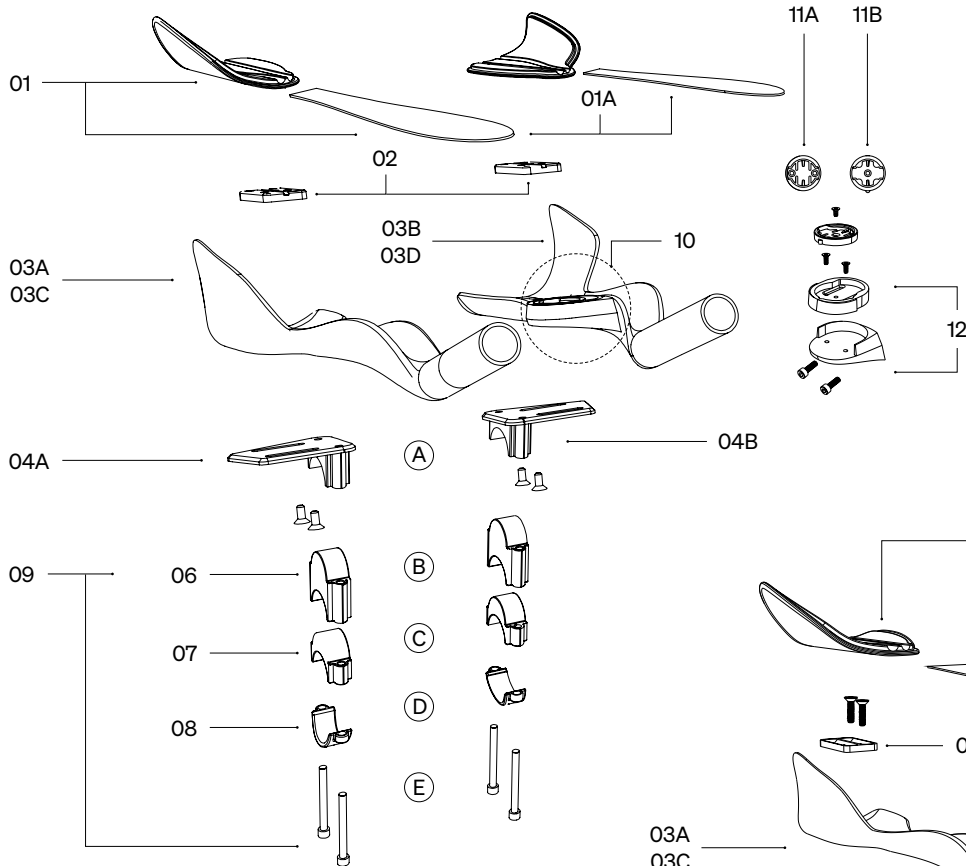

Jet One/Jet Two

Ricambi/Spare Parts

JET One

↓ Bolt Type	↓ Spacers
15x25 mm	A + D
15x40 mm	A + D + C
15x55 mm	A + D + B
15x70 mm	A + D + B + C

JET Two

↓ Art	↓ Deda Part Code	↓ Description	↓ Material	↓ Finish	↓ EAN13 Code
01	JETPADKIT	JET Armrest Pad Kit (1 set, pads + 3K carbon sticker), Black, Lycra + Foam	Lycra + Foam	Black	8052783488829
01A	JETSTICK	JET Cover, 3K Carbon Stickers (1 set, 2 pcs)	PU	Black	8052783488836
02	JET1PLATE	JET ONE Upper Plate, 6061 Aluminum, incl. M5x12mm, 1 set (2 plates)	Aluminum	Black	8052783488805
02A	JET2PLATE	JET TWO Upper Plate, 6061 Aluminum, 1 set (2 plates)	Aluminum	Black	8052783488812
03A	JETSMALLPOB-R	JET Carbon Extension, SMALL (340mm), RIGHT, POB finish, 1 pc	Carbon	Black	8052783488683
03B	JETSMALLPOB-L	JET Carbon Extension, SMALL (340mm), LEFT, POB finish, 1 pc	Carbon	Black	8052783488690
03C	JETMEDIUMPOB-R	JET Carbon Extension, MEDIUM (370mm), RIGHT, POB finish, 1 pc	Carbon	Black	8052783488706
03D	JETMEDIUMPOB-L	JET Carbon Extension, MEDIUM (370mm), LEFT, POB finish, 1 pc	Carbon	Black	8052783488713
04A	JET1BRIDGE-R	JET ONE Bridge, 6061 Aluminum, RIGHT, 1 pc, incl. M4x12 screws	Aluminum	Black	8052783488720
04B	JET1BRIDGE-L	JET ONE Bridge, 6061 Aluminum, LEFT, 1 pc, incl. M4x12 screws	Aluminum	Black	8052783488737
05	JET2EVOKIT	JET2 EVO kit, including plates (R+L), spacers, M6x20 screws & nuts	Aluminum	Black	8055774363921
05A	JET2LWPLATE-RN	JET TWO Lower plate, 6061 aluminum, RIGHT, 1 pc (incl. M6*20 & nuts)	Aluminum	Black	8055774363044
05B	JET2LWPLATE-LN	JET TWO Lower plate, 6061 aluminum, LEFT, 1 pc (incl. M6*20 & nuts)	Aluminum	Black	8055774363051
05C	JET2SPACER	JET TWO spacer, 6061 aluminum, 1 pair	Aluminum	Black	8055774363037
06	PARARISE30	30mm Stack Spacer, Nylon, Black, 1 set (2 pcs)	Nylon	Black	8052783488768
07	PARARISE15	15mm Stack Spacer, Nylon, Black, 1 set (2 pcs)	Nylon	Black	8052783488775
08	CLAMP01	JET ONE Clamp, 6061 Aluminum, 1 set (2 pcs)	Aluminum	Black	8052783488782
09	JET1SPACERSKIT	JET ONE Armrest Stack Spacers Kit, includes 16 bolts	Alu. + Nylon	Black	8052783488799
10	JETMOUNT	JET COMPUTER MOUNT for Garmin, Wahoo, Bryton, Nylon, Black	Nylon	Black	8052783488843
11A	INSERTMOUNT	GARMIN Insert for Jet & Vinci Computer Mount	Nylon	Black	8052783488867
11B	INSERTMOUNT1	BRYTON Insert for Jet & Vinci Computer Mount	Nylon	Black	8052783489710
11C	JETMOUNTXN	JET COMPUTER MOUNT Top + Bottom Part, incl screws (M4x12, M3x8)	Nylon	Black	8052783488850